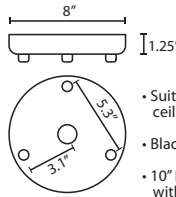

ORDERING:

CONNECTION	SHADE OPTIONS	LAMP OPTIONS	METAL FINISH	OPTIONS
Cord Fixture	477619 Carrera	(blank) 100W A19 Incan	BK Black	L 15' cord
1JC 1 Lt. Dome	477699 Opal-Frost	LED* 9W LED 120V, dimmable	BR Bronze	LW Low wattage labeling
1JT 1 Lt. Flat			SN Satin Nickel	

*CCT options available (contact factory)

Cable Fixture
1KX 1 Lt. Dome

Stem Fixture
1TT 1 Lt. Flat

Multi light Cord Fixture
J For Multi light Canopy

Multilight Canopies Available, see page 11

Ex. 1JC-477699-SN
Luna Pendant w/ Opal-Frost Glass, Satin Nickel Finish, Flat Canopy

MULTIPOINT CANOPY OPTIONS FOR CORD PENDANTS

T33X 3 LIGHT ROUND CANOPY

- Suitable for sloped ceilings
- Black, Bronze or Satin Nickel
- 10" Dia. shades MAX, with staggered heights

* For larger diameter glasses, Stemhooks are required for spacing