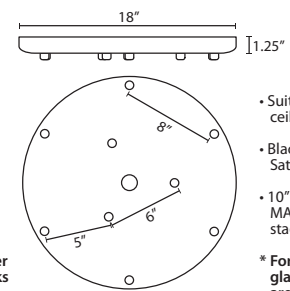

Stem-mount: Includes 4 connectable stem sections (3", 6", 12" and 18" lengths) plus telescoping piece for up to 3" adjustment, 10' max. 5" Dia. canopy (with swivel) and stem sections are plated steel. Black, Bronze or Satin Nickel.

T33XL 3 LIGHT LARGE ROUND CANOPY

- Suitable for sloped ceilings
- Black, Bronze or Satin Nickel
- 16" Dia. shades MAX, with staggered heights

* For larger diameter glasses, Stemhooks are required for spacing

T36X 6 LIGHT ROUND CANOPY

- Suitable for sloped ceilings
- Black, Bronze or Satin Nickel
- 10" Dia. shades MAX, with staggered heights

* For larger diameter glasses, Stemhooks are required for spacing

T39X 9 LIGHT ROUND CANOPY