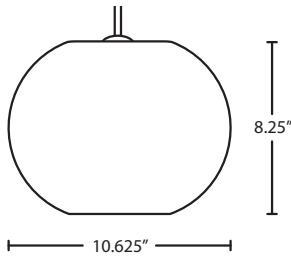

Project Information:

For ordering information, see next page

All dimensions provided are nominal.
Allowance must be made for dimensional tolerance in handcrafted glasses.

REV 5/22