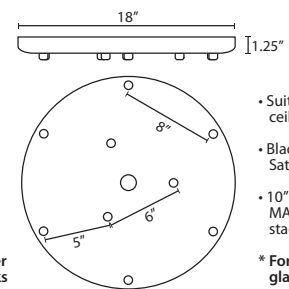

T39X 9 LIGHT ROUND CANOPY

- Suitable for sloped ceilings
- Black, Bronze or Satin Nickel
- 10" Dia. shades MAX, with staggered heights

* For larger diameter glasses, Stemhooks are required for spacing