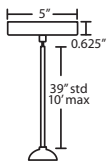

1TT STEM PENDANT

- Swivel at canopy, suitable for sloped ceilings
- Includes telescoping section plus 4 connectable stem sections, (1x 3', 1x 6', 1x 12', 1x 18"), 10' max
- Black, Bronze or Satin Nickel
- Additional Stem Sections can be ordered under Accessories

ACCESSORIES:

ADDITIONAL STEM SECTIONS:

Additional connecting stems are available to increase overall length of a Stem Pendant, up to 10' max. Telescoping adjustable section allows up to 3" movement.

T20A-SN, BK or BR	Adj. Section
T203-SN, BK or BR	3" Section
T206-SN, BK or BR	6" Section
T212-SN, BK or BR	12" Section
T218-SN, BK or BR	18" Section

LONGER CORD LENGTHS:

Longer cord length of 15' available. Add an "L" to the end of the item number, i.e. 1JC-169707-SN-L.

LOW WATTAGE LABELING:

Incandescent fixture supplied with 16 watt relamp label. Add an "LW" to the end of the item number, i.e. 1JC-169707-SN-LW.

CORD SLEEVES:

If concealing the cord is desired on a Cord-hung Pendant, order our 0.25" dia. metal sleeves. Each sleeve is 18" long and may be field cut.

T118-BK	Black
T118-BR	Bronze
T118-SN	Satin Nickel

STEMHOOKS:

Suspension hooks allow cord drops to be placed wherever desired. Suitable for sloped ceilings or for greater multilight spacing

T103BK	Black
T103BR	Bronze
T103SN	Satin Nickel