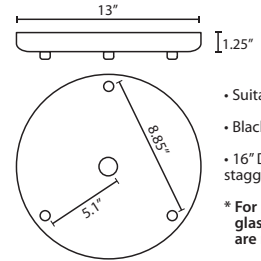

T33XL 3 LIGHT LARGE ROUND CANOPY

- Suitable for sloped ceilings
- Black, Bronze or Satin Nickel
- 16" Dia. shades MAX, with staggered heights

* For larger diameter glasses, Stemhooks are required for spacing