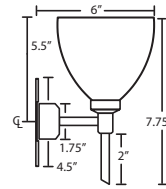

177941  
GARNET

177986  
BLUE CLOUD

1779HB  
HABANERO

**For ordering information, see next page**

All dimensions provided are nominal.  
Allowance must be made for dimensional tolerance in handcrafted glasses.

Ex. 3SW-177907-SN

Mia 3-Light Vanity w/ Opal Matte Glass, Satin Nickel Finish

2SW: 14.625" L

3SW: 22.5" L

4SW: 30.375" L

Canopy allows direct wiring without outlet box, where armored cable or non-metallic sheathed cable is employed, and the decorative outlet box cover is not required. Orient upward or downward, wall-mount only.