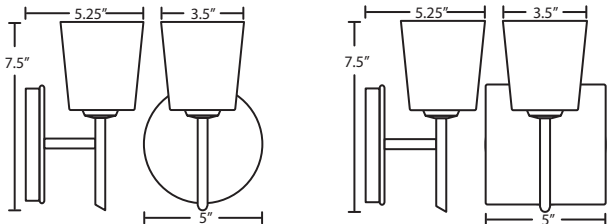

ORDERING:

FIXTURE	GLASS OPTIONS	METAL FINISH	METAL FINISH	OPTIONS
1SW Sconce	512500 Clear Stone	(blank) 40W G9 Socket	BR Bronze	SQ Square Canopy
	5125CF Stone Copper Foil	LED 5W LED 120V, dimmable	CR Chrome	
	5125GF Stone Gold Foil		SN Satin Nickel	
	5125GL Glitter Stone			
	5125SF Stone Silver Foil			

Ex. 1SW-51250S-SN

Nico 4 Mini Sconce w/ Opal Stone Glass, Satin Nickel Finish

Project Information: