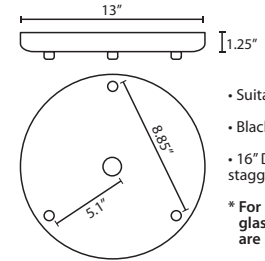

T23XL 3 LIGHT LARGE ROUND CANOPY

- Suitable for sloped ceilings
- Black, Bronze or Satin Nickel
- 16" Dia. shades MAX, with staggered heights
- For larger diameter glasses, Skyhooks are required for spacing