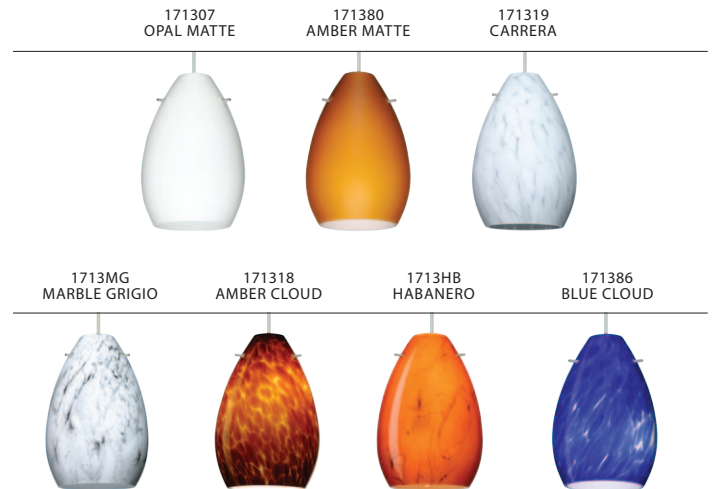

METAL FINISH

Glass retainer hardware, sleeve and Quick-Connect Jack and/or canopies are finished in either Black, Bronze or Satin Nickel.

MOUNTING

Installs directly to a 4" octagonal ceiling box. Suitable for sloped ceilings.

LABELS

UL or ETL Listed. Suitable for Dry Locations (interior use only).

PERA 6 IN MAGMA (171386) & HONEY (1713HN) IN BLACK FINISH

Project Information:

For ordering information, see next page

All dimensions provided are nominal.
Allowance must be made for dimensional tolerance in handcrafted glasses.