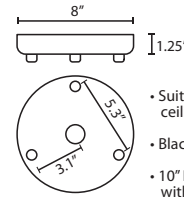

MULTIPOINT CANOPY OPTIONS:

T23X 3 LIGHT ROUND CANOPY

- Suitable for sloped ceilings
- Black, Bronze or Satin Nickel
- 10" Dia. shades MAX, with staggered heights
- For larger diameter glasses, Skyhooks are required for spacing