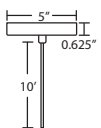

1XT 1 LIGHT PENDANT, FLAT CANOPY

- Suitable for use on sloped ceilings
- 1x electronic 60W dimmable 120V transformer, fits partially in junction box
- Installs to standard 4" octagonal junction box
- Black, Bronze or Satin Nickel metal finishes

X 1 LIGHT PENDANT FOR MULTIPOINT CANOPIES

- Suitable for use on sloped ceilings
- 1x electronic 60W dimmable 120V transformer, fits partially in junction box
- Installs to standard 4" octagonal junction box
- Black, Bronze or Satin Nickel metal finishes

ADDITIONAL OPTIONS:

277V:
For 277V option, add an "277" to the end of the item number, i.e. 1XT-174352-SN-277.

0-10V Dimming:
For 0-10V Dimming option, add an "DIM010" to the end of the item number, i.e. 1XT-174352-SN-DIM010.