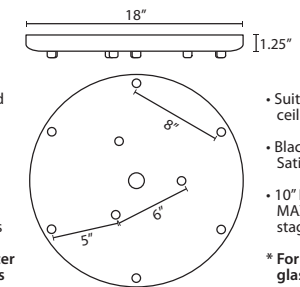

T29X 9 LIGHT ROUND CANOPY

- Suitable for sloped ceilings
- Black, Bronze or Satin Nickel
- 10" Dia. shades MAX, with staggered heights
- For larger diameter glasses, Skyhooks are required for spacing

T23V 3 LIGHT BAR CANOPY

- Suitable for sloped ceilings
- Black, Bronze or Satin Nickel
- 20" Dia. shades MAX, with staggered heights
- For larger diameter glasses, Skyhook are required for spacing