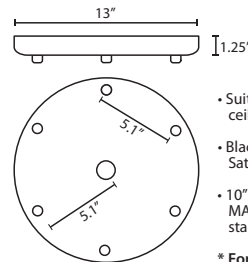

T26X 6 LIGHT ROUND CANOPY

- Suitable for sloped ceilings
- Black, Bronze or Satin Nickel
- 10" Dia. shades MAX, with staggered heights
- For larger diameter glasses, Skyhooks are required for spacing