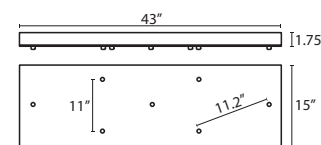

T27V 7 LIGHT BAR CANOPY

- Suitable for sloped ceilings
- Black, Bronze or Satin Nickel
- 20" Dia. shades MAX, with staggered heights
- For larger diameter glasses, Skyhooks are required for spacing

HOW TO ORDER A MULTILIGHT FIXTURE

Order your canopy with the selected 12V multi light pendants (indicated by "X" prefix) for the complete fixture:

Example: 1x T23XL-SN (3 Light Large Round Canopy)

1x X-171319-SN (Pera 6 Pendant in Carrera)

1x X-171319-SN (Pera 6 Pendant in Carrera)

1x X-171319-SN (Pera 6 Pendant in Carrera)