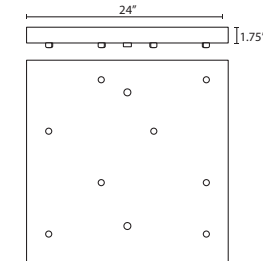

T28S 8 LIGHT SQUARE CANOPY

- Suitable for sloped ceilings
- Black, Bronze or Satin Nickel
- 20" Dia. shades MAX, with staggered heights
- For larger diameter glasses, Skyhooks are required for spacing