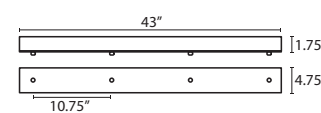

T24V 4 LIGHT BAR CANOPY

- Suitable for sloped ceilings
- Black, Bronze or Satin Nickel
- 20" Dia. shades MAX, with staggered heights
- For larger diameter glasses, Skyhooks are required for spacing