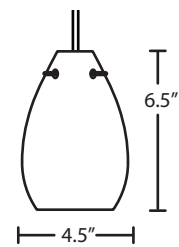

PERA 6

12V MINI PENDANTS

location:
DRY

SPECIFICATIONS:

DESCRIPTION

Low voltage mini pendant with handcrafted glass.

LAMPING

Standard: 50W MAX GY6.35 base, T-shape lamp. Dimmable with ELV Dimmer (not included).

LED: 5W Replaceable 12V LED, dimmable, 90+ CRI, 3000°K CCT, 550 lumens, 25,000 hours. Lamp included. Dimmable with ELV Dimmer (not included).

DIFFUSER

Shade shall be handcrafted glass of various decors. 4.5" Dia. x 6.5" H
Opening sizes: 25mm min. (top), 73mm min. (bottom), 3x6mm holes.

CORD

Standard cord is 10' field-adjustable coaxial type with teflon jacket and decorative sleeve at the socketholder. Jacket tint coordinates with metal finish. Cords also available in 15' lengths.

STANDARD PENDANT (1XC, 1XT, X)

Mini pendant comes complete with either dome-style or flat-style canopy. See next page for multi light options with "X" prefix.

QUICK-CONNECT OPTION (XP, RXP)

Quick-Connect Jack is compatible with Besa Rail Adapter.

METAL FINISH

Glass retainer hardware, sleeve and Quick-Connect Jack and/or canopies are finished in either Black, Bronze or Satin Nickel.

MOUNTING

Installs directly to a 4" octagonal ceiling box. Suitable for sloped ceilings.

LABELS

UL or ETL Listed. Suitable for Dry Locations (interior use only).

PERA 6 IN MAGMA (171386) & HONEY (1713HN) IN BLACK FINISH