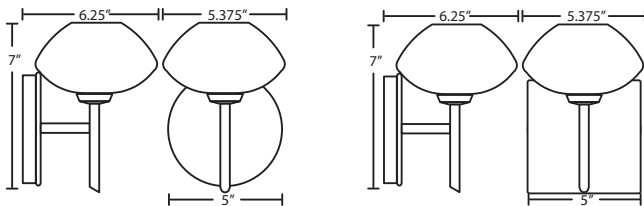

PERI

MINI SCONCES WALL

location:
DAMP

SPECIFICATIONS:

DESCRIPTION

Wall-mounted sconce featuring one handcrafted glass.

LAMPING

Standard: 40W Low-pressure G9 Halogen 120V lamp, included.

Suitable for use in an open fixture. *(Incandescent dimmer is suitable for dimming, not included)*

LED: 5W Replaceable source, 120V, CL dimmable, 90+ CRI, 3000°K CCT, 450 lumens, 25,000 hours, lamp included.

DIFFUSER

Shade shall be handcrafted glass of various decors.

Diameter of 5.375" and height of 3.125"

CONSTRUCTION

Fixture utilizes metal arm assembly with stamped steel canopy and faceplate (5" Circle or Square), with plated finish.

METAL FINISH

Fixture shall be finished in Bronze, Chrome or Satin Nickel.

MOUNTING

Installs directly to a 4" octagonal outlet box. Wall-mount only.

Designed for uplighting, but may also be oriented downward.

LABELS

UL or ETL Listed. Suitable for Damp Locations (interior use only).

PERI SHOWN IN BLUE MATTE (541087) & CHARTREUSE (541035) WITH SQUARE CANOPY

ORDERING:

FIXTURE	GLASS OPTIONS	METAL FINISH	METAL FINISH	OPTIONS
1SW Sconce	541007 Opal Matte 541035 Chartreuse 541080 Amber Matte 541087 Blue Matte 5410VM Vanilla Matte	(blank) 40W G9 Hal LED 5W LED 120V, dimmable	BR Bronze CR Chrome SN Satin Nickel	SQ Square Canopy