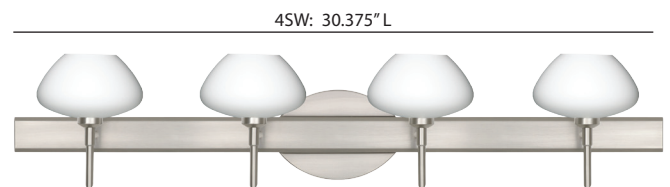

LED: 5W Replaceable source, 120V, dimmable, 90+ CRI, 3000° K CCT, 450 lumens, 25,000 hours, lamp included.

DIFFUSER

Shade shall be handcrafted glass of various decors.
5.375" Dia. x 3.125" H, spaced 7.875" apart on center.

METAL FINISH

Fixture shall be finished in Bronze, Chrome or Satin Nickel.

MOUNTING

Installs directly to a 4" octagonal outlet box, with 1.75" left or right offset. Canopy allows direct wiring without outlet box, where armored cable or non-metallic sheathed cable is employed, and the decorative outlet box cover is not required. Orient upward or downward, wall-mount only.

For ordering information, see next page

All dimensions provided are nominal.
Allowance must be made for dimensional tolerance in handcrafted glasses.

REV 12/18

ORDERING:

FIXTURE	GLASS OPTIONS	METAL FINISH	METAL FINISH	OPTIONS
2SW 2 Light Vanity	541007 Opal Matte	(blank) 40W G9 Hal	BR Bronze	SQ Square Canopy
3SW 3 Light Vanity	541035 Chartreuse	LED 5W LED 120V, dimmable	CR Chrome	
4SW 4 Light Vanity	541080 Amber Matte 541087 Blue Matte 5410VM Vanilla Matte		SN Satin Nickel	

Ex. 3SW-5410VM-SN
 Peri 3-Light Vanity w/ Vanilla Matte Glass,
 Satin Nickel Finish

Canopy allows direct wiring without outlet box, where armored cable or non-metallic sheathed cable is employed, and the decorative outlet box cover is not required. Orient upward or downward, wall-mount only.