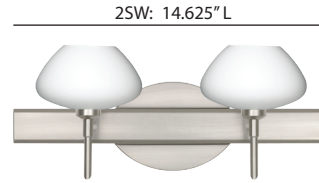

LED: 5W Replaceable source, 120V, dimmable, 90+ CRI, 3000° K CCT, 450 lumens, 25,000 hours, lamp included.

DIFFUSER

Shade shall be handcrafted glass of various decors.
5.375" Dia. x 3.125" H, spaced 7.875" apart on center.

METAL FINISH

Fixture shall be finished in Bronze, Chrome or Satin Nickel.

MOUNTING

Installs directly to a 4" octagonal outlet box, with 1.75" left or right offset. Canopy allows direct wiring without outlet box, where armored cable or non-metallic sheathed cable is employed, and the decorative outlet box cover is not required. Orient upward or downward, wall-mount only.

For ordering information, see next page

All dimensions provided are nominal.
Allowance must be made for dimensional tolerance in handcrafted glasses.

REV 12/18

ORDERING:

FIXTURE	GLASS OPTIONS	METAL FINISH	METAL FINISH	OPTIONS
2SW 2 Light Vanity	541007 Opal Matte	(blank) 40W G9 Hal	BR Bronze	SQ Square Canopy
3SW 3 Light Vanity	541035 Chartreuse	LED 5W LED 120V, dimmable	CR Chrome	
4SW 4 Light Vanity	541080 Amber Matte 541087 Blue Matte 5410VM Vanilla Matte		SN Satin Nickel	

Ex. 3SW-5410VM-SN
 Peri 3-Light Vanity w/ Vanilla Matte Glass,
 Satin Nickel Finish

Canopy allows direct wiring without outlet box, where armored cable or non-metallic sheathed cable is employed, and the decorative outlet box cover is not required. Orient upward or downward, wall-mount only.