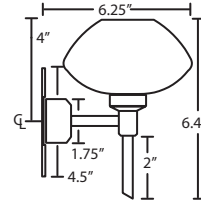

METAL FINISH

Fixture shall be finished in Bronze, Chrome or Satin Nickel.

MOUNTING

Installs directly to a 4" octagonal outlet box, with 1.75" left or right offset. Canopy allows direct wiring without outlet box, where armored cable or non-metallic sheathed cable is employed, and the decorative outlet box cover is not required. Orient upward or downward, wall-mount only.

For ordering information, see next page

All dimensions provided are nominal.
Allowance must be made for dimensional tolerance in handcrafted glasses.

REV 12/18

ORDERING:

FIXTURE	GLASS OPTIONS	METAL FINISH	METAL FINISH	OPTIONS
2SW 2 Light Vanity	541007 Opal Matte	(blank) 40W G9 Hal	BR Bronze	SQ Square Canopy
3SW 3 Light Vanity	541035 Chartreuse	LED 5W LED 120V, dimmable	CR Chrome	
4SW 4 Light Vanity	541080 Amber Matte 541087 Blue Matte 5410VM Vanilla Matte		SN Satin Nickel	