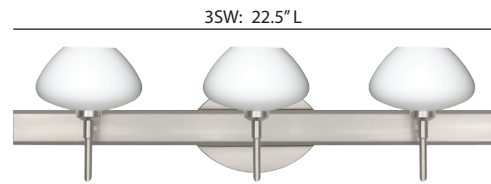

LED: 5W Replaceable source, 120V, dimmable, 90+ CRI, 3000° K CCT, 450 lumens, 25,000 hours, lamp included.

DIFFUSER

Shade shall be handcrafted glass of various decors.
5.375" Dia. x 3.125" H, spaced 7.875" apart on center.

METAL FINISH

Fixture shall be finished in Bronze, Chrome or Satin Nickel.

MOUNTING

Installs directly to a 4" octagonal outlet box, with 1.75" left or right offset. Canopy allows direct wiring without outlet box, where armored cable or non-metallic sheathed cable is employed, and the decorative outlet box cover is not required. Orient upward or downward, wall-mount only.

For ordering information, see next page

All dimensions provided are nominal.
Allowance must be made for dimensional tolerance in handcrafted glasses.

REV 12/18

ORDERING:

FIXTURE	GLASS OPTIONS	METAL FINISH	METAL FINISH	OPTIONS
2SW 2 Light Vanity	541007 Opal Matte	(blank) 40W G9 Hal	BR Bronze	SQ Square Canopy
3SW 3 Light Vanity	541035 Chartreuse	LED 5W LED 120V, dimmable	CR Chrome	
4SW 4 Light Vanity	541080 Amber Matte 541087 Blue Matte 5410VM Vanilla Matte		SN Satin Nickel	

Ex. 3SW-5410VM-SN
 Peri 3-Light Vanity w/ Vanilla Matte Glass,
 Satin Nickel Finish

Canopy allows direct wiring without outlet box, where armored cable or non-metallic sheathed cable is employed, and the decorative outlet box cover is not required. Orient upward or downward, wall-mount only.