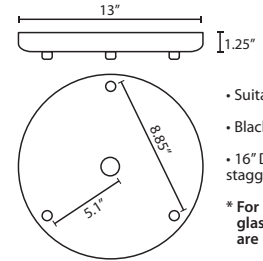

**Stem-mount:** Includes 4 connectable stem sections (3", 6", 12" and 18" lengths) plus telescoping piece for up to 3" adjustment, 10' max. 5" Dia. canopy (with swivel) and stem sections are plated steel. Black, Bronze or Satin Nickel.  
\*Additional Stem Sections can be ordered under accessories.

\* For larger diameter glasses, Stemhooks are required for spacing

T33XL 3 LIGHT LARGE ROUND CANOPY

- Suitable for sloped ceilings
- Black, Bronze or Satin Nickel
- 16" Dia. shades MAX, with staggered heights