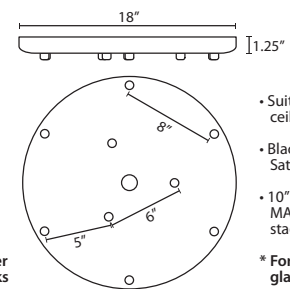

T39X 9 LIGHT ROUND CANOPY

- Suitable for sloped ceilings
- Black, Bronze or Satin Nickel
- 10" Dia. shades MAX, with staggered heights

* For larger diameter glasses, Stemhooks are required for spacing