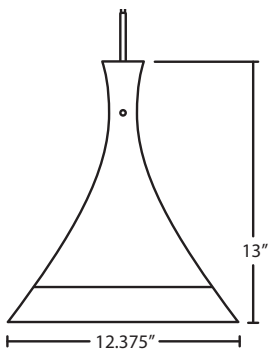

Project Information:

For ordering information, see next page

All dimensions provided are nominal.
Allowance must be made for dimensional tolerance in handcrafted glasses.

REV 5/22