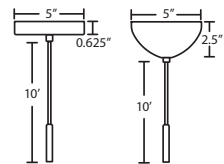

PENDANT OPTIONS:

1JT / 1JC / J CORD-HUNG PENDANT

- Flat (1JT) or Dome (1JC) Canopy styles. Dome style allows adjustment without cutting cord.
- "J" option is pendant less canopy for multipoint canopy (options to the right)
- Suitable for sloped ceilings
- Cord: 10' SVT, 5" sleeve at socketholder
- Also available in 15'
- Black, Bronze or Satin Nickel
- Cord Sleeves are available in 18" lengths