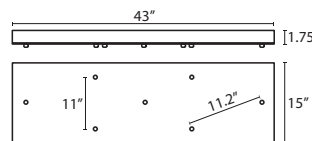

T37V 7 LIGHT BAR CANOPY

- Suitable for sloped ceilings
- Black, Bronze or Satin Nickel
- 20" Dia. shades MAX, with staggered heights

* For larger diameter glasses, Stemhooks are required for spacing

HOW TO ORDER A MULTILIGHT FIXTURE

Order your canopy with the selected 120V multi light pendants (indicated by "B" or "J" prefix) for the complete fixture:

Example: 1x T33XL-SN (3 Light Large Round Canopy)

1x J-RIOGF-SN (Rio Pendant in Gold Foil/Clear)

1x J-RIOCF-SN (Rio Pendant in Copper Foil/Clear)

1x J-RIOSF-SN (Rio Pendant in Silver Foil/Clear)