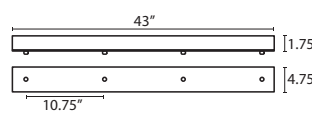

- Suitable for sloped ceilings
- Black, Bronze or Satin Nickel
- 20" Dia. shades MAX, with staggered heights

\* For larger diameter glasses, Stemhooks are required for spacing

T34V 4 LIGHT BAR CANOPY

- Suitable for sloped ceilings
- Black, Bronze or Satin Nickel
- 20" Dia. shades MAX, with staggered heights