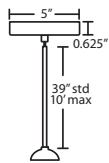

1TT STEM PENDANT

- Swivel at canopy, suitable for sloped ceilings
- Includes telescoping section plus 4 connectable stem sections, (1x 3", 1x 6", 1x 12", 1x 18"), 10' max
- Black, Bronze or Satin Nickel
- Additional Stem Sections can be ordered under Accessories

ACCESSORIES:

ADDITIONAL STEM SECTIONS:

Additional connecting stems are available to increase overall length of a Stem Pendant, up to 10' max. Telescoping adjustable section allows up to 3" movement.

- **T20A-SN, BK or BR** Adj. Section
- **T203-SN, BK or BR** 3" Section
- **T206-SN, BK or BR** 6" Section
- **T212-SN, BK or BR** 12" Section
- **T218-SN, BK or BR** 18" Section

LONGER CORD LENGTHS:

Longer cord length of 15' available. Add an "L" to the end of the item number, i.e. 1JC-169707-SN-L.

LOW WATTAGE LABELING:

Incandescent fixture supplied with 16 watt relamp label. Add an "LW" to the end of the item number, i.e. 1JC-169707-SN-LW.

CORD SLEEVES:

If concealing the cord is desired on a Cord-hung Pendant, order our 0.25" dia. metal sleeves. Each sleeve is 18" long and may be field cut.

- **T118-BK** Black
- **T118-BR** Bronze
- **T118-SN** Satin Nickel

STEMHOOKS:

Suspension hooks allow cord drops to be placed wherever desired. Suitable for sloped ceilings or for greater multilight spacing

- **T103BK** Black
- **T103BR** Bronze
- **T103SN** Satin Nickel