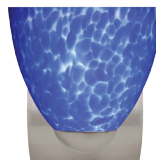

SASHA

MINI SCONCES WALL

location:
DAMP

SPECIFICATIONS:

DESCRIPTION

Wall-mounted sconce featuring one handcrafted glass.

LAMPING

Standard: 60W A19 120V incandescent, suitable for dimming, lamp not included.
(Incandescent dimmer is suitable for dimming, not included)

CONSTRUCTION

Fixture utilizes die-cast arm assembly and stamped steel canopy (4.75" H), with plated metal finish.

METAL FINISH

Fixture shall be finished in Bronze, Chrome or Satin Nickel.

MOUNTING

Installs directly to a 4" octagonal outlet box. Orient upward or downward, wall-mount only.

LABELS

UL or ETL Listed. Suitable for Damp Locations (interior use only).

SASHA SHOWN IN GARNET (757241) IN CHROME FINISH

757207
OPAL MATTE

7572MG
MARBLE GRIGIO

757218
AMBER CLOUD

7572HN
HONEY

7572HB
HABANERO

757219
CARRERA

757286
BLUE CLOUD

For ordering information, see next page

All dimensions provided are nominal.
Allowance must be made for dimensional tolerance in handcrafted glasses.

REV 6/23

ORDERING:

FIXTURE	GLASS OPTIONS	LAMPING OPTIONS	METAL FINISH	OPTIONS
1WZ Sconce	757207 Opal Matte	(blank) 60W A15 or A19	BR Bronze	LW Low Wattage
	757218 Amber Cloud	LED 9W LED 120V, dimmable	CR Chrome	labeling
	757219 Carrera		SN Satin Nickel	
	757241 Garnet			
	757286 Blue Cloud			
	7572HB Habanero			
	7572HN Honey			
	7572MG Marble Grigio			