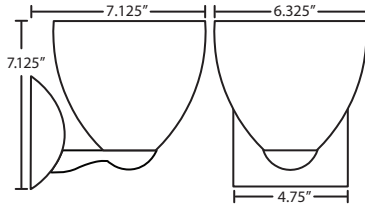

For ordering information, see next page

All dimensions provided are nominal.
Allowance must be made for dimensional tolerance in handcrafted glasses.

REV 8/21