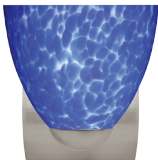

SASHA

MINI SCONCES WALL

location:
DAMP

SPECIFICATIONS:

DESCRIPTION

Wall-mounted sconce featuring one handcrafted glass.

LAMPING

Standard: 60W A19 120V incandescent, suitable for dimming, lamp not included.
(Incandescent dimmer is suitable for dimming, not included)

CONSTRUCTION

Fixture utilizes die-cast arm assembly and stamped steel canopy (4.75" H), with plated metal finish.

METAL FINISH

Fixture shall be finished in Bronze, Chrome or Satin Nickel.

MOUNTING

Installs directly to a 4" octagonal outlet box. Orient upward or downward, wall-mount only.

LABELS

UL or ETL Listed. Suitable for Damp Locations (interior use only).

SASHA SHOWN IN GARNET (757241) IN CHROME FINISH

757207
OPAL MATTE

7572MG
MARBLE GRIGIO

757218
AMBER CLOUD

7572HN
HONEY

7572HB
HABANERO

757219
CARRERA

7572CE
CEYLON

757286
BLUE CLOUD

For ordering information, see next page

All dimensions provided are nominal.
Allowance must be made for dimensional tolerance in handcrafted glasses.

REV 8/21