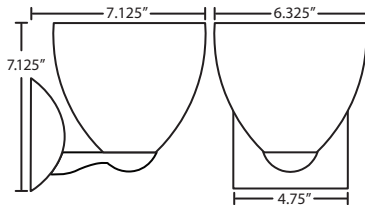

For ordering information, see next page

All dimensions provided are nominal.
Allowance must be made for dimensional tolerance in handcrafted glasses.

REV 6/23