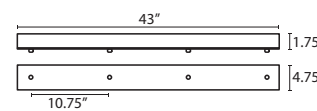

T24V 4 LIGHT BAR CANOPY

- Suitable for sloped ceilings
- Black, Bronze or Satin Nickel
- 20" Dia. shades MAX, with staggered heights
- For larger diameter glasses, Skyhook are required for spacing