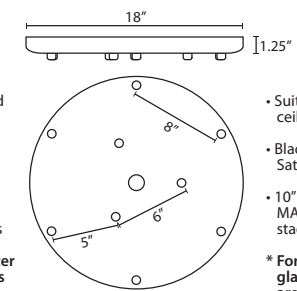

T29X 9 LIGHT ROUND CANOPY

- Suitable for sloped ceilings
- Black, Bronze or Satin Nickel
- 10" Dia. shades MAX, with staggered heights
- For larger diameter glasses, Skyhooks are required for spacing

T23V 3 LIGHT BAR CANOPY

- Suitable for sloped ceilings
- Black, Bronze or Satin Nickel
- 20" Dia. shades MAX, with staggered heights
- For larger diameter glasses, Skyhook are required for spacing