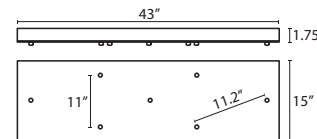

T27V 7 LIGHT BAR CANOPY

- Suitable for sloped ceilings
- Black, Bronze or Satin Nickel
- 20" Dia. shades MAX, with staggered heights
- For larger diameter glasses, Skyhook are required for spacing

HOW TO ORDER A MULTILIGHT FIXTURE

Order your canopy with the selected 12V multi light pendants (indicated by "X" prefix) for the complete fixture:

Example: 1x T23XL-SN (3 Light Large Round Canopy)

1x X-6294BL-SN (Spazio Pendant in Blue/Frost)

1x X-6294RD-SN (Spazio Pendant in Red/Frost)

1x X-629406-SN (Spazio Pendant in Opal Glossy)

CORD LENGTH OPTIONS:

15Ft. CORD LENGTH:
For longer 15' cord, add an "L" to the end of the item number, i.e. 1XT-174352-SNL.