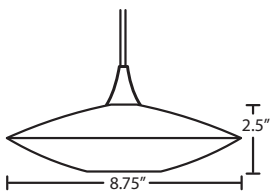

SPAZIO

12V MINI PENDANTS

location:
DRY

SPECIFICATIONS:

DESCRIPTION

Low voltage mini pendant with handcrafted glass.

LAMPING

Standard: 50W Low pressure halogen GY6.35 12V Bi-Pin lamp, lamp included. Suitable for use in an open fixture. Dimmable with ELV Dimmer.

LED: 5W Replaceable 12V LED, dimmable, 90+ CRI, 3000°K CCT, 550 lumens, 25,000 hours. Lamp included. Dimmable with ELV Dimmer.

DIFFUSER

Shade shall be made of handcrafted glass in various decors. 8.75" Dia. x 2.5" H

Opening sizes: 24mm top.

CORD

Standard cord is 10' field-adjustable coaxial type with teflon jacket and decorative sleeve at the socketholder. Jacket tint coordinates with metal finish. Cords also available in 15' lengths.

STANDARD PENDANT (1XC, 1XT, X)

Mini pendant comes complete with either dome-style or flat-style canopy. See next page for multi light options with "X" prefix.

QUICK-CONNECT OPTION (XP, RXP)

Quick-Connect Jack is compatible with Besa Rail Adapter.

METAL FINISH

Glass retainer hardware, sleeve and Quick-Connect Jack and/or canopies are finished in either Black, Bronze or Satin Nickel.

MOUNTING

Installs directly to a 4" octagonal ceiling box. Suitable for sloped ceilings.

LABELS

UL or ETL Listed. Suitable for Dry Locations (interior use only).

Project Information:

For ordering information, see next page

All dimensions provided are nominal.
Allowance must be made for dimensional tolerance in handcrafted glasses.

REV 4/23