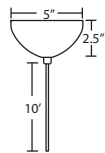

FIXED PENDANT OPTIONS:

1XC 1 LIGHT PENDANT, DOME CANOPY

1. **NO CORD CUTTING REQUIRED**
2. Suitable for use on sloped ceilings
   - 1x electronic 60W dimmable 120V transformer
   - Installs to standard 4" octagonal junction box
   - Black, Bronze or Satin Nickel metal finishes