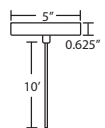

1XT 1 LIGHT PENDANT, FLAT CANOPY

- Suitable for use on sloped ceilings
- 1x electronic 60W dimmable 120V transformer, fits partially in junction box
- Installs to standard 4" octagonal junction box
- Black, Bronze or Satin Nickel metal finishes

X 1 LIGHT PENDANT FOR MULTIPOINT CANOPIES

- Suitable for use on sloped ceilings
- 1x electronic 60W dimmable 120V transformer, fits partially in junction box
- Installs to standard 4" octagonal junction box
- Black, Bronze or Satin Nickel metal finishes

ADDITIONAL OPTIONS:

277V:
For 277V option, add an "277" to the end of the item number, i.e. 1XT-174352-SN-277.

0-10V Dimming:
For 0-10V Dimming option, add an "DIM010" to the end of the item number, i.e. 1XT-174352-SN-DIM010.