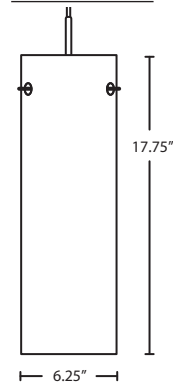

Stilo 18: #4128