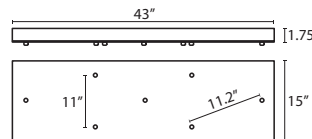

T37V 7 LIGHT BAR CANOPY

- Suitable for sloped ceilings
- Black, Bronze or Satin Nickel
- 20" Dia. shades MAX, with staggered heights

* For larger diameter glasses, Stemhooks are required for spacing

HOW TO ORDER A MULTILIGHT FIXTURE

Order your canopy with the selected 120V multi light pendants (indicated by "B" or "J" prefix) for the complete fixture:

Example: 1x T33X-SN (3 Light Round Canopy)

1x J-722419-SN (Stilo 16 Pendant in Carrera)

1x J-7224CE-SN (Stilo 16 Pendant in Ceylon)

1x J-722407-SN (Stilo 16 Pendant in Opal Matte)