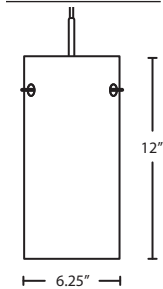

Stilo 12: #4120