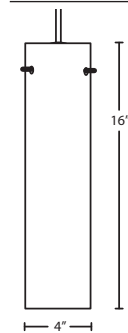

Stilo 16: #7224