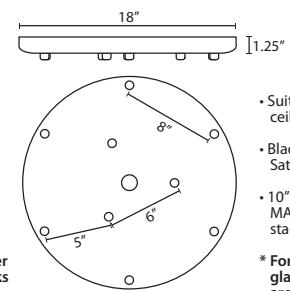

DIFFUSER

Shade shall be handcrafted glass of various decors.

Stilo 12: 6.25. Dia. x 12"H

Stilo 16: 4. Dia. x 16"H

Stilo 18: 6.25. Dia. x 17.75"H

Opening sizes: 3x10mm holes.

SUSPENSION

Cord-hung: 10' SVT-type cord, complete with 5" decorative sleeve at the socketholder. Jacket coordinates with metal finish. Plated stamped steel construction. Black, Bronze or Satin Nickel. See next page for multilight options.

Stem-mount: Includes 4 connectable stem sections (3", 6", 12" and 18" lengths) plus telescoping piece for up to 3" adjustment, 10' max. 5" Dia. canopy (with swivel) and stem sections are plated steel. Black, Bronze or Satin Nickel.

T33XL 3 LIGHT LARGE ROUND CANOPY

- Suitable for sloped ceilings
- Black, Bronze or Satin Nickel
- 16" Dia. shades MAX, with staggered heights

\* For larger diameter glasses, Stemhooks are required for spacing

T36X 6 LIGHT ROUND CANOPY

- Suitable for sloped ceilings
- Black, Bronze or Satin Nickel
- 10" Dia. shades MAX, with staggered heights

\* For larger diameter glasses, Stemhooks are required for spacing

T39X 9 LIGHT ROUND CANOPY