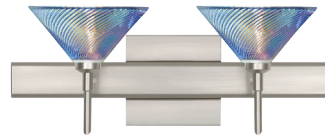

LED: 5W Replaceable source, 120V, dimmable, 90+ CRI, 3000° K CCT, 450 lumens, 25,000 hours, lamp included.

DIFFUSER

Shade shall be handcrafted glass of Dicro Swirl decor.
5.5" Dia. x 2.5" H, spaced 7.875" apart on center.

METAL FINISH

Fixture shall be finished in Bronze, Chrome or Satin Nickel.

MOUNTING

Installs directly to a 4" octagonal outlet box, with 1.75" left or right offset. Canopy allows direct wiring without outlet box, where armored cable or non-metallic sheathed cable is employed, and the decorative outlet box cover is not required. Orient upward or downward, wall-mount only.

REV 12/18

ORDERING:

FIXTURE	GLASS OPTIONS	METAL FINISH	METAL FINISH	OPTIONS
2SW 2 Light Vanity	550493 Dicro Swirl	(blank) 40W G9 Hal	BR Bronze	SQ Square
3SW 3 Light Vanity		LED 5W LED 120V,	CR Chrome	Canopy
4SW 4 Light Vanity		dimmmable	SN Satin Nickel	

Ex. 3SW-550493-SN

Kona 3-Light Vanity w/ Dicro Swirl Glass, Satin Nickel Finish

2SW: 14.625" L

3SW: 22.5" L

4SW: 30.375" L

Canopy allows direct wiring without outlet box, where armored cable or non-metallic sheathed cable is employed, and the decorative outlet box cover is not required. Orient upward or downward, wall-mount only.