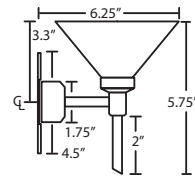

METAL FINISH

Fixture shall be finished in Bronze, Chrome or Satin Nickel.

MOUNTING

Installs directly to a 4" octagonal outlet box, with 1.75" left or right offset. Canopy allows direct wiring without outlet box, where armored cable or non-metallic sheathed cable is employed, and the decorative outlet box cover is not required. Orient upward or downward, wall-mount only.

Ex. 3SW-550493-SN

Kona 3-Light Vanity w/ Dicro Swirl Glass, Satin Nickel Finish

2SW: 14.625" L

3SW: 22.5" L

4SW: 30.375" L

Canopy allows direct wiring without outlet box, where armored cable or non-metallic sheathed cable is employed, and the decorative outlet box cover is not required. Orient upward or downward, wall-mount only.