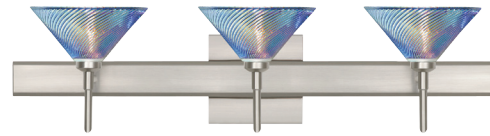

LED: 5W Replaceable source, 120V, dimmable, 90+ CRI, 3000° K CCT, 450 lumens, 25,000 hours, lamp included.

DIFFUSER

Shade shall be handcrafted glass of Dicro Swirl decor.
5.5" Dia. x 2.5" H, spaced 7.875" apart on center.

METAL FINISH

Fixture shall be finished in Bronze, Chrome or Satin Nickel.

MOUNTING

Installs directly to a 4" octagonal outlet box, with 1.75" left or right offset. Canopy allows direct wiring without outlet box, where armored cable or non-metallic sheathed cable is employed, and the decorative outlet box cover is not required. Orient upward or downward, wall-mount only.

REV 12/18

ORDERING:

FIXTURE	GLASS OPTIONS	METAL FINISH	METAL FINISH	OPTIONS
2SW 2 Light Vanity	550493 Dicro Swirl	(blank) 40W G9 Hal	BR Bronze	SQ Square
3SW 3 Light Vanity		LED 5W LED 120V,	CR Chrome	Canopy
4SW 4 Light Vanity		dimmmable	SN Satin Nickel	

Ex. 3SW-550493-SN

Kona 3-Light Vanity w/ Dicro Swirl Glass, Satin Nickel Finish

2SW: 14.625" L

3SW: 22.5" L

4SW: 30.375" L

Canopy allows direct wiring without outlet box, where armored cable or non-metallic sheathed cable is employed, and the decorative outlet box cover is not required. Orient upward or downward, wall-mount only.