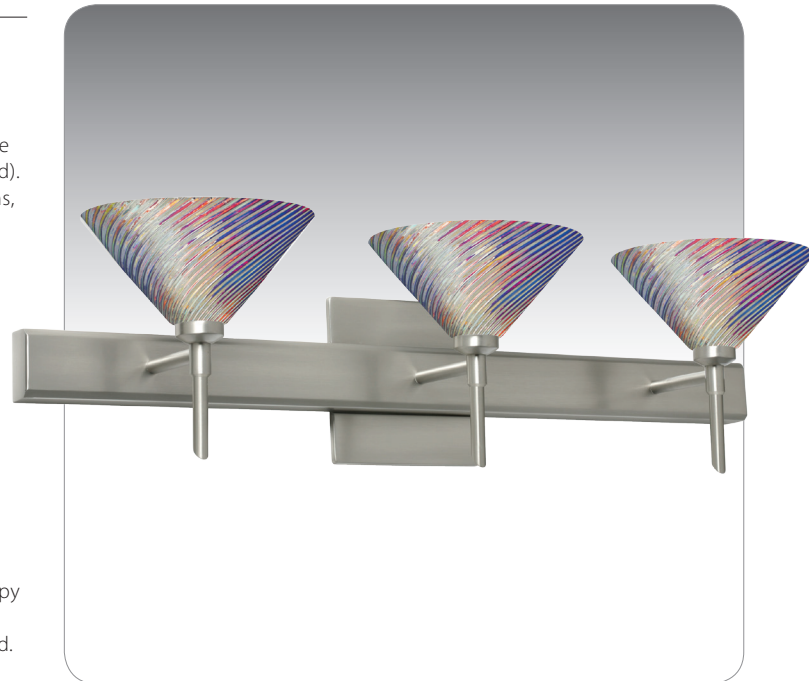

SWIRL

VANITIES WALL

location:
DAMP

SPECIFICATIONS:

DESCRIPTION

2-4 light vanity luminaires featuring handcrafted glass.

LAMPING

Standard: 40W Low-pressure G9 Halogen, 120V, lamp included. Suitable for use in an open fixture. Dimmable with standard incandescent dimmer (not included).

LED: 5W Replaceable source, 120V, dimmable, 90+ CRI, 3000° K CCT, 450 lumens, 25,000 hours, lamp included.

DIFFUSER

Shade shall be handcrafted glass of Dicro Swirl decor.
5.5" Dia. x 2.5" H, spaced 7.875" apart on center.

METAL FINISH

Fixture shall be finished in Bronze, Chrome or Satin Nickel.

MOUNTING

Installs directly to a 4" octagonal outlet box, with 1.75" left or right offset. Canopy allows direct wiring without outlet box, where armored cable or non-metallic sheathed cable is employed, and the decorative outlet box cover is not required. Orient upward or downward, wall-mount only.

LABELS

UL or ETL Listed. Suitable for Damp Locations (interior use only).

SWIRL SHOWN IN DICRO SWIRL (550493) WITH SQUARE CANOPY

For ordering information, see next page

All dimensions provided are nominal.
Allowance must be made for dimensional tolerance in handcrafted glasses.