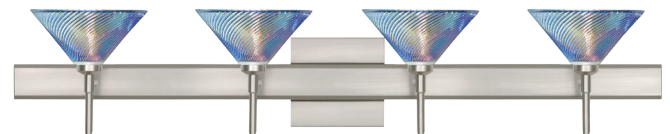

LED: 5W Replaceable source, 120V, dimmable, 90+ CRI, 3000° K CCT, 450 lumens, 25,000 hours, lamp included.

DIFFUSER

Shade shall be handcrafted glass of Dicro Swirl decor.
5.5" Dia. x 2.5" H, spaced 7.875" apart on center.

METAL FINISH

Fixture shall be finished in Bronze, Chrome or Satin Nickel.

MOUNTING

Installs directly to a 4" octagonal outlet box, with 1.75" left or right offset. Canopy allows direct wiring without outlet box, where armored cable or non-metallic sheathed cable is employed, and the decorative outlet box cover is not required. Orient upward or downward, wall-mount only.

REV 12/18

ORDERING:

FIXTURE	GLASS OPTIONS	METAL FINISH	METAL FINISH	OPTIONS
2SW 2 Light Vanity	550493 Dicro Swirl	(blank) 40W G9 Hal	BR Bronze	SQ Square
3SW 3 Light Vanity		LED 5W LED 120V,	CR Chrome	Canopy
4SW 4 Light Vanity		dimmmable	SN Satin Nickel	

Ex. 3SW-550493-SN

Kona 3-Light Vanity w/ Dicro Swirl Glass, Satin Nickel Finish

2SW: 14.625" L

3SW: 22.5" L

4SW: 30.375" L

Canopy allows direct wiring without outlet box, where armored cable or non-metallic sheathed cable is employed, and the decorative outlet box cover is not required. Orient upward or downward, wall-mount only.