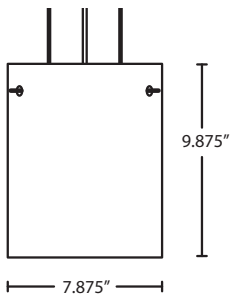

For ordering information, see next page

All dimensions provided are nominal. Allowance must be made for dimensional tolerance in handcrafted glasses.

REV 5/22