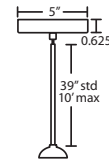

STEM PENDANT

- Swivel at canopy, suitable for sloped ceilings
- Includes telescoping section plus 4 connectable stem sections, (1x 3", 1x 6", 1x 12", 1x 18"), 10' max
- Black, Bronze or Satin Nickel
- Additional Stem Sections can be ordered under Accessories

ACCESSORIES:

ADDITIONAL STEM SECTIONS:

Additional connecting stems are available to increase overall length of a Stem Pendant, up to 10' max. Telescoping adjustable section allows up to 3" movement.

T20A-SN, BK or BR	Adj. Section
T203-SN, BK or BR	3" Section
T206-SN, BK or BR	6" Section
T212-SN, BK or BR	12" Section
T218-SN, BK or BR	18" Section

LONGER CORD LENGTHS:

Longer cord length of 15' available. Add an "L" to the end of the item number, i.e. 1JC-169707-SN-L.

LOW WATTAGE LABELING:

Incandescent fixture supplied with 16 watt relamp label. Add an "LW" to the end of the item number, i.e. 1JC-169707-SN-LW.

Project Information: