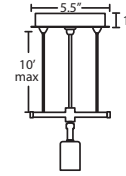

ORDERING:

CONNECTION	SHADE OPTIONS	LAMP OPTIONS	METAL FINISH	OPTIONS
3x Cable Fixture	400607 Opal Matte	(blank) 100W A19 Incan	BK Black	L 15' cord
1KG 1 Lt. Flat	4006CH Cherry	LED* 11W LED 120V, dimmable	BR Bronze	LW Low wattage labeling
	4006KR Chalk		SN Satin Nickel	
Stem Fixture	40060K Oak			
1TT 1 Lt. Flat	4006TN Titan	*CCT options available (contact factory)		
	400600 Clear Stone			
	4006CS Stone Copper Foil			
	4006GL Glitter Stone			
	4006GS Stone Gold Foil			
	4006SS Stone Silver Foil			

Ex. **1KG-4006TN-SN**
Tamburo 8 Pendant w/ Titan Glass,
Satin Nickel Finish

PENDANT OPTIONS:

CABLE-HUNG PENDANT

- 3x 10' aircraft-quality stainless steel cable
- 1KG Series: 1x lampholder
- Cord: 10' AWM-type provided
- Also available in 15'
- Black, Bronze or Satin Nickel