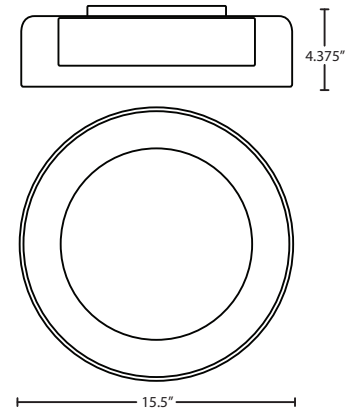

TANGO 15

FLUSH MOUNT CEILING

location:
DAMP

SPECIFICATIONS:

DESCRIPTION

Flush-mounted ceiling fixture, featuring a diffuser crafted with an inner opal cylinder centered within a transcolor outer glass.

LAMPING

LED: 17W integrated source, 120V, CL dimmable, 90+ CRI, 3000°K CCT, 1200 lumens, 50,000 hours, included.

DIFFUSER

Handcrafted of glass with an inner Opal Matte cylinder and a transcolor outer glass in various decors. 15.5" Dia. x 4.375" H

CONSTRUCTION

Glass diffuser is secured to fitter with "twist & lock" bayonet action. Stamped aluminum fitter is powder coated white.

MOUNTING

Installs directly to a 4" octagonal outlet box, centered on fixture. 90°C supply wire required for incandescent lamping.

LABELS

UL or ETL Listed. Suitable for Damp Locations (interior use only).

ORDERING:

FIXTURE	LAMP OPTIONS
TANGO15CGC Cognac/Opal Matte	LED 17W LED,
TANGO15CLC Clear/Opal Matte	1200 lumens
TANGO15GYC Gray/Opal Matte	

Ex. TANGO15CGC-LED
Tango 15 Ceiling, Cognac/Opal Matte Shade

Project Information:

All dimensions provided are nominal.
Allowance must be made for dimensional tolerance in handcrafted glasses.