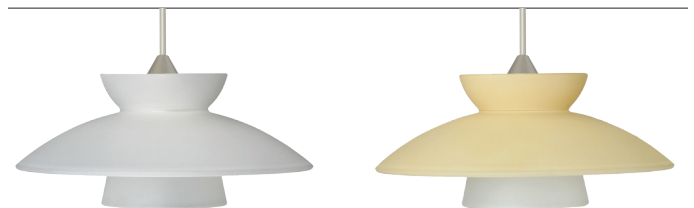

METAL FINISH

Glass retainer hardware, sleeve and Quick-Connect Jack and/or canopies are finished in either Black, Bronze or Satin Nickel.

MOUNTING

Installs directly to a 4" octagonal ceiling box. Suitable for sloped ceilings.

LABELS

UL or ETL Listed. Suitable for Dry Locations (interior use only).

TRILO IN BLUE MATTE (271823) & RED MATTE (271831) IN BLACK FINISH

271825
FROST

271897
CHAMPAGNE

Project Information:

For ordering information, see next page