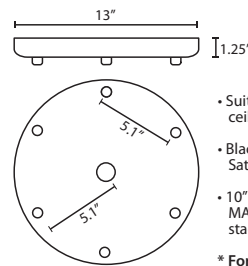

T26X 6 LIGHT ROUND CANOPY

- Suitable for sloped ceilings
- Black, Bronze or Satin Nickel
- 10" Dia. shades MAX, with staggered heights
- For larger diameter glasses, Skyhooks are required for spacing