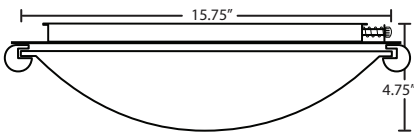

Trio 16: #9681

GLASS OPTIONS	LAMP OPTIONS	METAL FINISH	OPTIONS
968107 15.75" White	(blank) 2x 100W A19 Incan	BR Bronze	LW Low
968152 15.75" Marble	LED 2x 11W LED 120V,	PN Polished Nickel	Wattage
96815T 15.75" Stucco	dimnable	SN Satin Nickel	labeling
		WH White