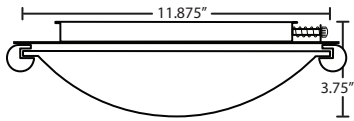

ORDERING:

Trio 12: #9682

GLASS OPTIONS	LAMP OPTIONS	METAL FINISH	OPTIONS
968207 11.875" White	(blank) 1x 100W A19 Incan	BR Bronze	LW Low
968252 11.875" Marble	LED 1x 11W LED 120V,	PN Polished Nickel	Wattage
96825T 11.875" Stucco	dimnable	SN Satin Nickel	labeling
		WH White