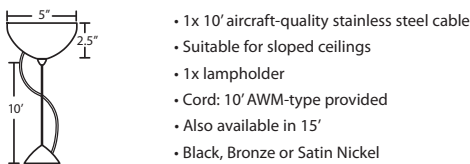

T37V 7 LIGHT BAR CANOPY

PENDANT OPTIONS:

1JT / 1JC / J CORD-HUNG PENDANT

1TT STEM PENDANT

1KX CABLE-HUNG PENDANT

ACCESSORIES:

ADDITIONAL STEM SECTIONS:

Additional connecting stems are available to increase overall length of a Stem Pendant, up to 10' max. Telescoping adjustable section allows up to 3" movement.

<b>T20A-SN, BK or BR</b>	Adj. Section
<b>T203-SN, BK or BR</b>	3" Section
<b>T206-SN, BK or BR</b>	6" Section
<b>T212-SN, BK or BR</b>	12" Section
<b>T218-SN, BK or BR</b>	18" Section

LONGER CORD LENGTHS: