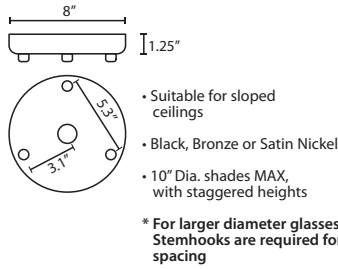

ORDERING:

CONNECTION	SHADE OPTIONS	LAMP OPTIONS	METAL FINISH	OPTIONS
Cord Fixture	447007 Opal Matte	(blank) 60W A19 Incan	BK Black	L 15' cord
1JC 1 Lt. Dome	4470HB Habanero	LED* 9W LED 120V,	BR Bronze	LW Low
1JT 1 Lt. Flat	4470HN Honey	dimmmable	SN Satin Nickel	wattage
	4470MA Magma			labeling
Cable Fixture	4470MG Marble Grigio	*CCT options available (contact factory)		
1KX 1 Lt. Dome				

Stem Fixture
1TT 1 Lt. Flat

Multi light Cord Fixture
J For Multi light Canopy

Ex. 1JC-447007-SN
Vila Pendant w/ Opal Matte Glass, Satin Nickel Finish, Dome Canopy

MULTIPOINT CANOPY OPTIONS FOR CORD PENDANTS

T33X 3 LIGHT ROUND CANOPY