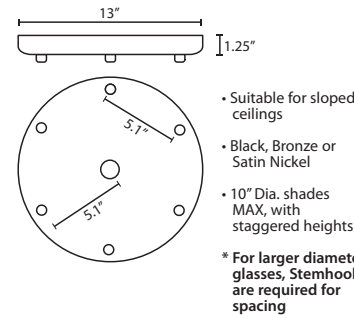

MULTIPOINT CANOPY OPTIONS FOR CORD PENDANTS

T33X 3 LIGHT ROUND CANOPY

T33XL 3 LIGHT LARGE ROUND CANOPY

T36X 6 LIGHT ROUND CANOPY

T39X 9 LIGHT ROUND CANOPY

T38X 8 LIGHT SQUARE CANOPY

T33V 3 LIGHT BAR CANOPY

T34V 4 LIGHT BAR CANOPY

<b>T20A-SN, BK or BR</b>	Adj. Section
<b>T203-SN, BK or BR</b>	3" Section
<b>T206-SN, BK or BR</b>	6" Section
<b>T212-SN, BK or BR</b>	12" Section
<b>T218-SN, BK or BR</b>	18" Section

LONGER CORD LENGTHS: