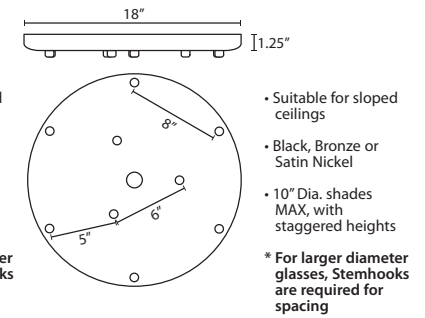

MULTIPOINT CANOPY OPTIONS FOR CORD PENDANTS

T33X 3 LIGHT ROUND CANOPY

T33XL 3 LIGHT LARGE ROUND CANOPY

T36X 6 LIGHT ROUND CANOPY

T39X 9 LIGHT ROUND CANOPY

T38X 8 LIGHT SQUARE CANOPY

T33V 3 LIGHT BAR CANOPY

T34V 4 LIGHT BAR CANOPY

<b>T20A-SN, BK or BR</b>	Adj. Section
<b>T203-SN, BK or BR</b>	3" Section
<b>T206-SN, BK or BR</b>	6" Section
<b>T212-SN, BK or BR</b>	12" Section
<b>T218-SN, BK or BR</b>	18" Section

LONGER CORD LENGTHS: