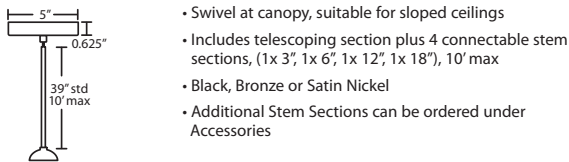

T37V 7 LIGHT BAR CANOPY

PENDANT OPTIONS:

1JT / 1JC / J CORD-HUNG PENDANT

1TT STEM PENDANT

1KX CABLE-HUNG PENDANT

ACCESSORIES:

ADDITIONAL STEM SECTIONS:

Additional connecting stems are available to increase overall length of a Stem Pendant, up to 10' max. Telescoping adjustable section allows up to 3" movement.

<b>T20A-SN, BK or BR</b>	Adj. Section
<b>T203-SN, BK or BR</b>	3" Section
<b>T206-SN, BK or BR</b>	6" Section
<b>T212-SN, BK or BR</b>	12" Section
<b>T218-SN, BK or BR</b>	18" Section

LONGER CORD LENGTHS: