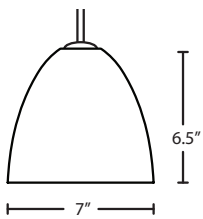

VILA

120V PENDANTS

SPECIFICATIONS:

DESCRIPTION

Vila has a handcrafted European glass in a classical bell shape that complements aesthetic, while also built for optimal illumination.

LAMPING

Standard: 60W A19 120V incandescent, lamp not included. Dimmable with standard incandescent dimmer (not included).

LED: 9W Replaceable source, 120V, dimmable, 90+ CRI, 3000°K CCT, 800 lumens, 30,000 hours. Lamp included. (Standard CCT is 3000K, 3500K and 4000K are also available)

DIFFUSER

Shade shall be handcrafted glass of various decors. 7" Dia. x 6.5" H

Opening sizes: 42mm top.

SUSPENSION

Cord-hung: 10' SVT-type cord, complete with 5" decorative sleeve at the socketholder. Jacket coordinates with metal finish. Plated stamped steel construction. Black, Bronze or Satin Nickel. See next page for mult light options.

Cable-hung: 1x 10' aircraft-quality stainless steel cable support with 10' AWM-type cord. Jacket coordinates with metal finish. 5" Dia. dome canopy is plated stamped steel. Black, Bronze or Satin Nickel.

Stem-mount: Includes 4 connectable stem sections (3", 6", 12" and 18" lengths) plus telescoping piece for up to 3" adjustment, 10' max. 5" Dia. canopy (with swivel) and stem sections are plated steel. Black, Bronze or Satin Nickel.

*Additional Stem Sections can be ordered under accessories.

MOUNTING

Installs directly to a 4" octagonal or round ceiling box. Suitable for sloped ceilings.

LABELS

UL or ETL Listed. Suitable for Damp Locations (interior use only).

Consult factory concerning lower wattage labeling for energy requirements.

Project Information:

For ordering information, see next page

All dimensions provided are nominal. Allowance must be made for dimensional tolerance in handcrafted glasses.

REV 6/24