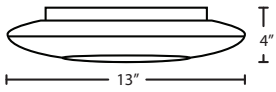

### Project Information:

All dimensions provided are nominal.  
Allowance must be made for dimensional tolerance in handcrafted glasses.

**REV 10/24**

**ORDERING:**

Viva 13: \_\_\_\_\_

FIXTURE/DECOR	LAMP OPTIONS
VIVA13C 13" Opal/Clear	LED 20W LED 2000 lumens