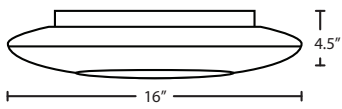

FIXTURE/DECOR	LAMP OPTIONS
VIVA16C 16" Opal/Clear	LED 30W LED 3000 lumens

Ex. VIVA13C-LED
Viva 13 Ceiling, Opal/Clear Glass
Shade

Project Information: