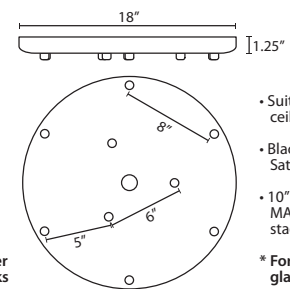

T39X 9 LIGHT ROUND CANOPY

- Suitable for sloped ceilings
- Black, Bronze or Satin Nickel
- 10" Dia. shades MAX, with staggered heights
- For larger diameter glasses, Stemhooks are required for spacing