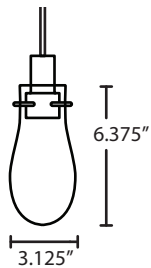

DESCRIPTION

Offered in a timeless teardrop shaped European glass is enhanced by a gradient wash of color, the Wish employs a high tech semi-transparent metallic treatment. The result is a mirror effect when off, and a specular color when illuminated, simply striking either way.

LAMPING

Standard: 40W T6 E12, 120V, lamp not included. Dimmable with standard incandescent dimmer (not included).

LED Filament: 4W Replaceable LED Filament T-shape lamp, 120V, CL dimmable, 90+ CRI, 3000°K CCT, 350 lumens, 15,000 hours, lamp included.

DIFFUSER

Shade shall be of glass with a high tech semi-transparent metallic treatment. 3.125" Dia. x 6.375" H

SUSPENSION

Cord-hung: 10' SVT-type cord, complete with 5" decorative sleeve at the socketholder. Jacket coordinates with metal finish. Plated stamped steel construction. Black, Bronze or Satin Nickel. See next page for mult light options.

Stem-mount: Includes 4 connectable stem sections (3", 6", 12" and 18" lengths) plus telescoping piece for up to 3" adjustment, 10' max. 5" Dia. canopy (with swivel) and stem sections are plated steel. Black, Bronze or Satin Nickel. *Additional Stem Sections can be ordered under accessories

MOUNTING

Installs directly to a 4" octagonal ceiling box. Suitable for sloped ceilings.

LABELS

UL or ETL Listed. Suitable for Damp Locations (interior use only). Consult factory concerning lower wattage labeling for energy requirements.

CLEAR (WISHCL) & AMBER/CLEAR (WISHAM IN BLACK FINISH)