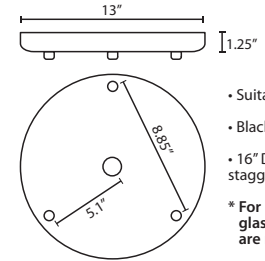

T33XL 3 LIGHT LARGE ROUND CANOPY

- Suitable for sloped ceilings
- Black, Bronze or Satin Nickel
- 16" Dia. shades MAX, with staggered heights
- For larger diameter glasses, Stemhooks are required for spacing