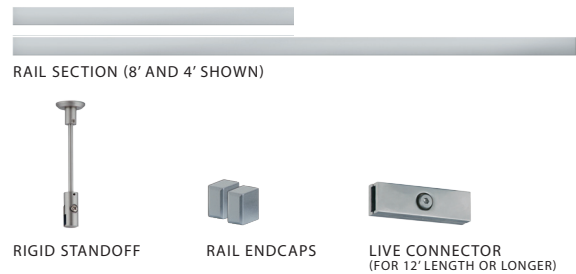

### DESCRIPTION

Low voltage Monorail kits, complete with remote-mount power supply and support hardware. Monorail section is field-bendable without tools. 12V AC power output, 120V input.

### RAIL KIT LENGTHS includes:

- 04 - 4' Rail length, includes: 1x 4' Rail Section, 1x Rigid Standoff, 2x Rail Endcaps
- 08 - 8' Rail length, includes: 1x 8' Rail Section, 2x Rigid Standoff, 2x Rail Endcaps
- 12 - 12' Rail length, includes: 1x 8' Rail Section, 1x 4' Rail Section, 5x Rigid Standoff, 1x Live Rail Connector, 2x Rail Endcaps
- 16 - 16' Rail length, includes: 2x 8' Rail Section, 7x Rigid Standoff, 1x Live Rail Connector, 2x Rail Endcaps
- 20 - 20' Rail length, includes: 2x 8' Rail Section, 1x 4' Rail Section, 9x Rigid Standoff, 3x Live Rail Connector, 2x Rail Endcaps
- 24 - 24' Rail length, includes: 3x 8' Rail Section, 11x Rigid Standoff, 3x Live Rail Connector, 2x Rail Endcaps