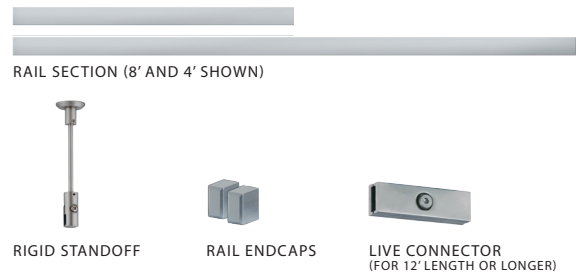

MONORAIL KITS WITH SURFACE TRANSFORMERS

 Location:
DRY

SPECIFICATIONS:

DESCRIPTION

Low voltage Monorail kits, complete with surface-mount power supply and support hardware. Monorail section is field-bendable without tools. 12V AC power output, 120V or 277V input.

RAIL KIT LENGTHS includes:

- 04 - 4' Rail length, includes: 1x 4' Rail Section, 1x Rigid Standoff, 2x Rail Endcaps
- 08 - 8' Rail length, includes: 1x 8' Rail Section, 2x Rigid Standoff, 2x Rail Endcaps
- 12 - 12' Rail length, includes: 1x 8' Rail Section, 1x 4' Rail Section, 5x Rigid Standoff, 1x Live Rail Connector, 2x Rail Endcaps
- 16 - 16' Rail length, includes: 2x 8' Rail Section, 7x Rigid Standoff, 1x Live Rail Connector, 2x Rail Endcaps
- 20 - 20' Rail length, includes: 2x 8' Rail Section, 1x 4' Rail Section, 9x Rigid Standoff, 3x Live Rail Connector, 2x Rail Endcaps
- 24 - 24' Rail length, includes: 3x 8' Rail Section, 11x Rigid Standoff, 3x Live Rail Connector, 2x Rail Endcaps

Order separately.

DIMMING

Besa electronic surface transformers are compatible with low voltage electronic dimmers.

METAL FINISH

Satin Nickel.

MOUNTING

Transformer canopy installs directly to a 4" octagonal ceiling box. All mounting hardware included. Not suitable for sloped ceilings.

Ex. R12-08-SA60LED-SN

8' Monorail kit with 60W LED Surface Transformer in Satin Nickel.

All dimensions provided are nominal. Allowance must be made for dimensional tolerance in handcrafted glasses.

REV 10/22