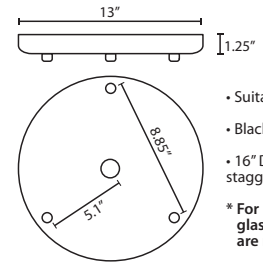

DIFFUSER

Shade shall be of clear or smoke glass with inner cross-cut white cylinder. 6.125" Dia. x 7.75" H

SUSPENSION

Cord-hung: 10' SVT-type cord, complete with 5" decorative sleeve at the socketholder. Jacket coordinates with metal finish. Plated stamped steel construction. Black, Bronze or Satin Nickel. See next page for multi light options.

T33XL 3 LIGHT LARGE ROUND CANOPY

- Suitable for sloped ceilings
- Black, Bronze or Satin Nickel
- 16" Dia. shades MAX, with staggered heights
- * For larger diameter glasses, Stemhooks are required for spacing