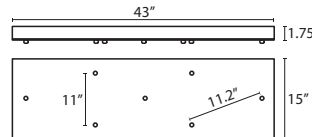

T37V 7 LIGHT BAR CANOPY

- Suitable for sloped ceilings
- Black, Bronze or Satin Nickel
- 20" Dia. shades MAX, with staggered heights
- For larger diameter glasses, Stemhooks are required for spacing

HOW TO ORDER A MULTILIGHT FIXTURE

Order your canopy with the selected 120V multi light pendants (indicated by "B" or "J" prefix) for the complete fixture:

Example: 1x T33XL-SN (3 Light Large Round Canopy)

- 1x J-DIONCL-SN (Dion Pendant in Clear)
- 1x J-DIONCL-SN (Dion Pendant in Clear)
- 1x J-DIONCL-SN (Dion Pendant in Clear)