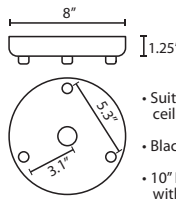

MULTIPOINT CANOPY OPTIONS FOR CORD PENDANTS

T33X 3 LIGHT ROUND CANOPY

- Suitable for sloped ceilings
- Black, Bronze or Satin Nickel
- 10" Dia. shades MAX, with staggered heights
- For larger diameter glasses, Stemhooks are required for spacing