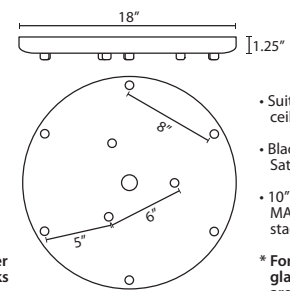

T39X 9 LIGHT ROUND CANOPY

- Suitable for sloped ceilings
- Black, Bronze or Satin Nickel
- 10" Dia. shades MAX, with staggered heights
- For larger diameter glasses, Stemhooks are required for spacing