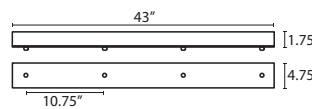

T34V 4 LIGHT BAR CANOPY

- Suitable for sloped ceilings
- Black, Bronze or Satin Nickel
- 20" Dia. shades MAX, with staggered heights
- For larger diameter glasses, Stemhooks are required for spacing