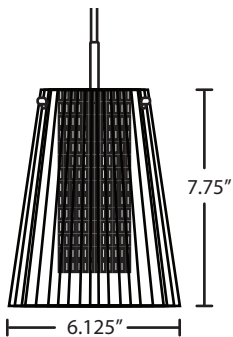

Project Information:

For ordering information, see next page

All dimensions provided are nominal.
Allowance must be made for dimensional tolerance in handcrafted glasses.

REV 5/23