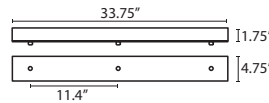

T33V 3 LIGHT BAR CANOPY

- Suitable for sloped ceilings
- Black, Bronze or Satin Nickel
- 20" Dia. shades MAX, with staggered heights
- For larger diameter glasses, Stemhooks are required for spacing