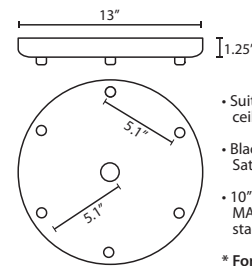

T36X 6 LIGHT ROUND CANOPY

- Suitable for sloped ceilings
- Black, Bronze or Satin Nickel
- 10" Dia. shades MAX, with staggered heights
- For larger diameter glasses, Stemhooks are required for spacing