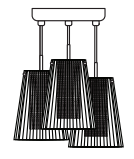

DION

120V PENDANTS

location:
DAMP

SPECIFICATIONS:

DESCRIPTION

Cord-hung pendant with ribbed glass shade and inner cross-cut diffuser.

LAMPING

LED: 9W Replaceable LED Lamp 120V, CL dimmable, 90+ CRI, 3000°K CCT, 800 lumens, 30,000 hours, lamp included. (Standard CCT is 3000K, 3500K and 4000K are also available)

DIFFUSER

Shade shall be of clear or smoke glass with inner cross-cut white cylinder. 6.125" Dia. x 7.75" H

SUSPENSION

Cord-hung: 10' SVT-type cord, complete with 5" decorative sleeve at the socketholder. Jacket coordinates with metal finish. Plated stamped steel construction. Black, Bronze or Satin Nickel. See next page for multi light options.

REV 5/23

ORDERING:

CONNECTION	GLASS OPTIONS	LAMP OPTIONS	METAL FINISH	OPTIONS
Cord Fixtures	DIONCL Clear	LED 3000K LED	BK Black	L 15' Cord
1JC 1 Lt. Dome	DIONSM Smoke	LED35 3500K LED	BR Bronze	LW Lower
1JT 1 Lt. Flat		LED40 4000K LED	SN Satin Nickel	Wattage Labeling
J For Multi light Canopy				

Multilight Canopies Available, see right

Ex. 1JT-DIONCL-LED-SN
Dion Pendant, Clear Shade,
Satin Nickel Finish

MULTIPOINT CANOPY OPTIONS FOR CORD PENDANTS

T33X 3 LIGHT ROUND CANOPY

- Suitable for sloped ceilings
- Black, Bronze or Satin Nickel
- 10" Dia. shades MAX, with staggered heights
- * For larger diameter glasses, Stemhooks are required for spacing