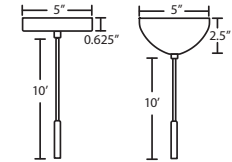

PENDANT OPTIONS:

1JT / 1JC / J MONOPOINT PENDANT CANOPY

- Flat (1JT) or Dome (1JC) Canopy styles. Dome style allows adjustment without cutting cord.
- "J" option is pendant less canopy for multipoint canopy (options to the right)
- Suitable for sloped ceilings
- Cord: 10' SVT, 5" sleeve at socketholder (V Series utilizes SJT-type)
- Black, Bronze or Satin Nickel

ACCESSORIES:

LONGER CORD LENGTHS:
Longer cord length of 15' available. Add an "L" to the end of the item number, i.e. 1JC-169707-SNL.

LOW WATTAGE LABELING:
Incandescent fixture supplied with 16 watt relamp label. Add an "LW" to the end of the item number, i.e. 1JC-169707-SN-LW.

CORD SLEEVES:
If concealing the cord is desired, order our 0.25" dia. metal sleeves. Each sleeve is 18" long and may be field cut.

- T118-BK Black
- T118-BR Bronze
- T118-SN Satin Nickel

STEMHOOKS:
Suspension hooks allow cord drops to be placed wherever desired. Suitable for sloped ceilings.

- T103BK Black
- T103BR Bronze
- T103SN Satin Nickel