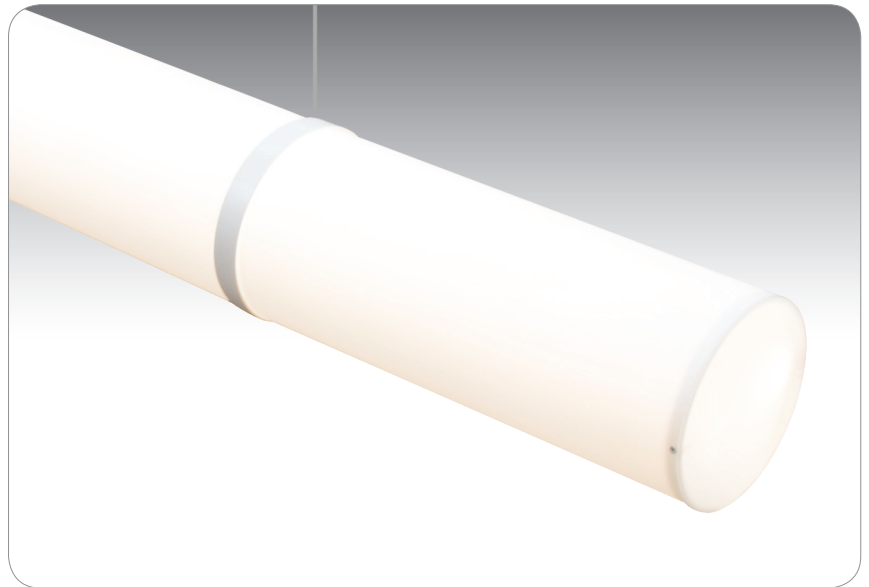

ENCORE

120V PENDANTS

location:
DRY

SPECIFICATIONS:

DESCRIPTION

The Encore pendant is crafted from uniform white acrylic tubing, exuding elegance akin to a gentle cloud floating in the air. Its elongated form, stretching nearly eight feet, commands attention with its impressive scale yet exuding an ethereal lightness that adds sophistication to any space.

LAMPING

LED: 45W LED, 3000K CCT, 90+ CRI, 4000 lumens

DIFFUSER

White Acrylic Tube in 90" Length.

SUSPENSION

3/32" Wire Suspension Cable, 10ft. long, along with 12V power cable.

MOUNTING

Installs directly to a 4" octagonal ceiling box. Suitable for sloped ceilings.

LABELS

UL or ETL Listed. Suitable for Dry Locations (interior use only).

WHITE FINISH

BLACK FINISH

ORDERING:

CONNECTION	SHADE OPTION	LAMP OPTION	METAL FINISH	OPTIONS
Cable/Cord Fixture	ENCORE90 Encore	LED 3000K LED	BK Black	L 15' cord
1KX 1 Lt. Flat		LED35 3500K LED	WH White	
		LED40 4000K LED		

Ex. 1KX-ENCORE-LED-BK
Encore Suspension with White Acrylic,
Black Finish

Project Information:

All dimensions provided are nominal.
Allowance must be made for dimensional tolerance in handcrafted glasses.