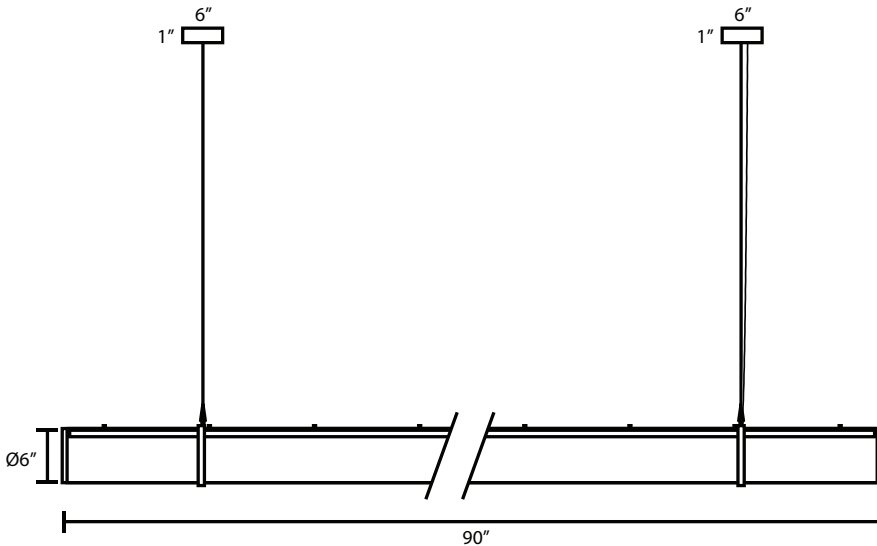

ORDERING:

CONNECTION	SHADE OPTION	LAMP OPTION	METAL FINISH	OPTIONS
Cable/Cord Fixture	ENCORE90 Encore	LED 3000K LED	BK Black	L 15' cord
1KX 1 Lt. Flat		LED35 3500K LED	WH White	
		LED40 4000K LED		

Ex. 1KX-ENCORE-LED-BK
Encore Suspension with White Acrylic,
Black Finish

Project Information:

All dimensions provided are nominal.
Allowance must be made for dimensional tolerance in handcrafted glasses.

REV 7/23