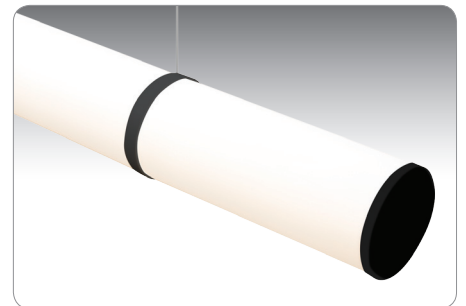

ENCORE

120V PENDANTS

location:
DRY

SPECIFICATIONS:

DESCRIPTION

The Encore pendant is crafted from uniform white acrylic tubing, exuding elegance akin to a gentle cloud floating in the air. Its elongated form, stretching nearly eight feet, commands attention with its impressive scale yet exuding an ethereal lightness that adds sophistication to any space.

LAMPING

LED: 45W LED, 3000K CCT, 90+ CRI, 4000 lumens

DIFFUSER

White Acrylic Tube in 90" Length.

SUSPENSION

3/32" Wire Suspension Cable, 10ft. long, along with 12V power cable.

MOUNTING

Installs directly to a 4" octagonal ceiling box. Suitable for sloped ceilings.

LABELS

UL or ETL Listed. Suitable for Dry Locations (interior use only).

WHITE FINISH

BLACK FINISH

ORDERING:

CONNECTION	SHADE OPTION	LAMP OPTION	METAL FINISH	OPTIONS
Cable/Cord Fixture	ENCORE90 Encore	LED 3000K LED	BK Black	L 15' cord
1KX 1 Lt. Flat		LED35 3500K LED	WH White	
		LED40 4000K LED		